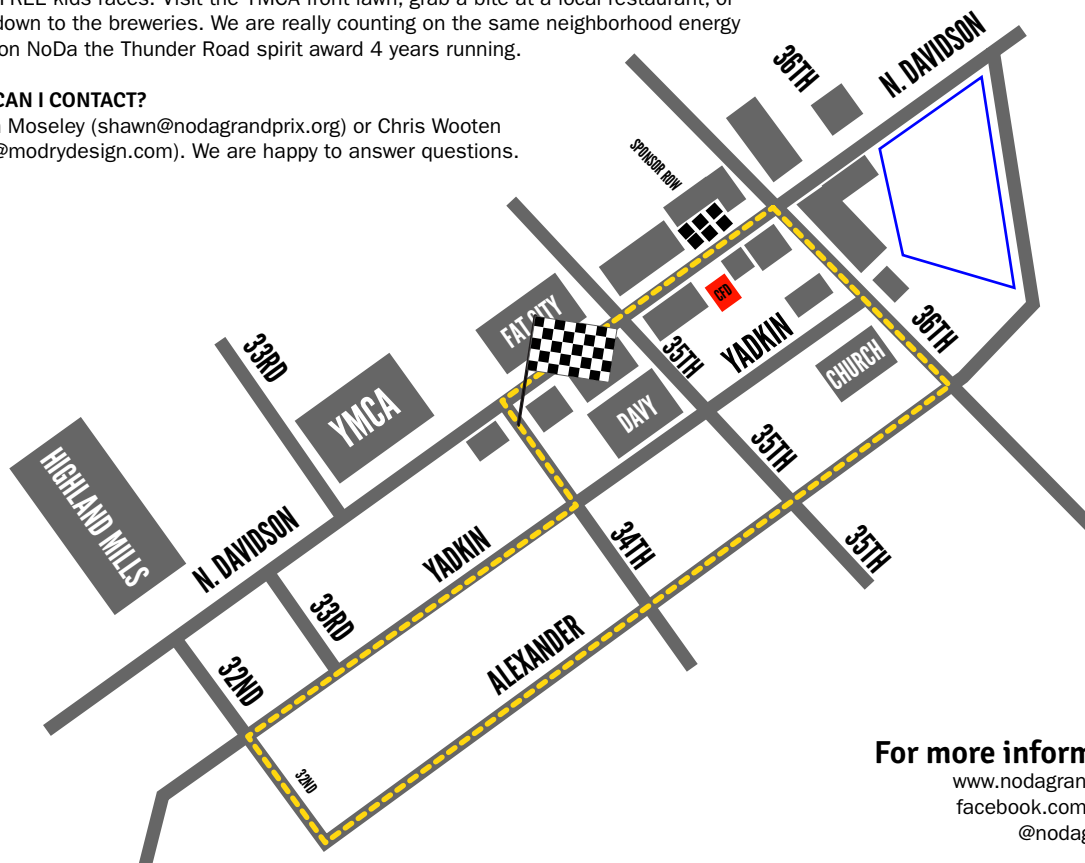

HOW LONG IS THE COURSE CLOSED?

For safety purposes, the CMPD will be closing the race course (see below) at 8a Sunday May 4th. They will re-open at 7p.

HOW WILL I BE IMPACTED?

For safety purposes, the CMPD will be closing the race course (see below) at 8a. They will re-open at 7p. If you live on the course (see below), the roads will be closed to vehicular and pedestrian traffic.

WHERE WILL I PARK?

We encourage any neighbors affected by the event or road closures to park outside of the course on an open street prior to course closure. The CMPD will tow any vehicles that are on the race course.

HOW CAN I GET INVOLVED?

Come on out! Enjoy your favorite bar or restaurant. Scream and cheer for your friends, enter your children in the FREE kids races. Visit the YMCA front lawn, grab a bite at a local restaurant, or head down to the breweries. We are really counting on the same neighborhood energy that won NoDa the Thunder Road spirit award 4 years running.

WHO CAN I CONTACT?

Shawn Moseley (shawn@nodagrandprix.org) or Chris Wooten (chris@modrydesign.com). We are happy to answer questions.

For more information
www.nodagrandprix.org
facebook.com/nodagp
[@nodagrandprix](https://twitter.com/nodagrandprix)